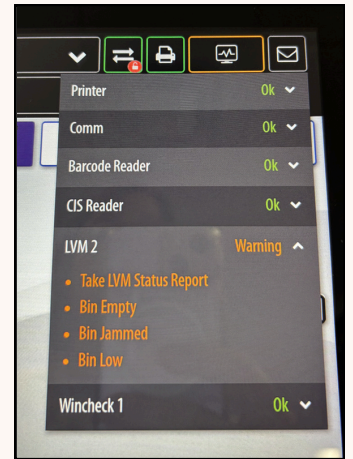

Next Scratch-Off Game Launch:

August 6, 2026

SCAN ME

www.kylottery.com/retailer

TRAINER TIPS

PRO S2 TERMINAL FEATURE HIGHLIGHT

The Pro S2 terminal has a feature that helps you identify issues. In the top right-hand corner, there is a set of 3 boxes, each with a Green border around them. When there is an issue, the green border can turn orange or red depending on the issue. Tap on the box and a drop-down list will show where the issue is and tap again to get details. The device status can indicate there is an issue with communication, a vending issue, paper low, barcode reader offline, etc. This feature will assist you in troubleshooting any terminal issues prior to placing a service call to Brightstar.