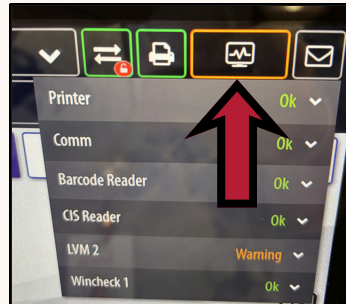

Next Scratch-Off Game Launch:

August 6, 2026

SCAN ME

www.kylottery.com/retailer

TRAINER TIPS

PRO S2 TERMINAL FEATURE HIGHLIGHT

The Pro S2 terminal has a feature that helps you identify issues. In the top right-hand corner, there is a set of 3 boxes, each with a Green border around them. When there is an issue, the green border can turn orange or red depending on the issue. Tap on the box and a drop-down list will show where the issue is and tap again to get details. The device status can indicate there is an issue with communication, a vending issue, paper low, barcode reader offline, etc. This feature will assist you in troubleshooting any terminal issues prior to placing a service call to Brightstar.